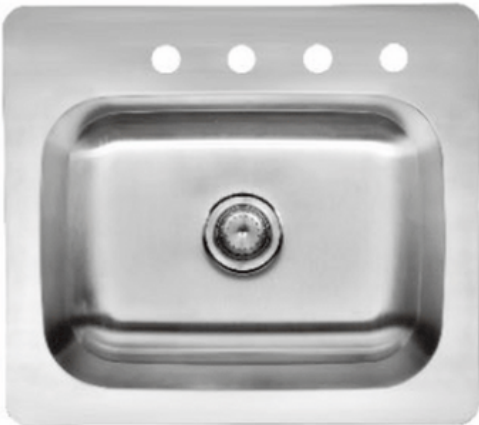

STAINLESS STEEL SINK

SPECIAL ORDER

MODEL: SS-115-10-2522J1

DEPTH	GAUGE	HOLES
8"	20	3/4

- Dual-mount Single Bowl Sink
- Dimensions: 25"x22"
- Material: SS304
- Finish: Brushed

Undercoated and Sound Pads

3-1/2" Drain Opening