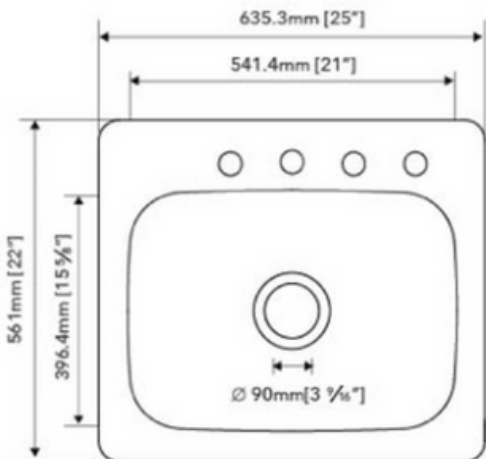

STAINLESS STEEL SINK

SPECIAL ORDER

MODEL: SS-115-10-2522J1

DEPTH	GAUGE	HOLES
8"	20	3/4

- Dual-mount Single Bowl Sink
- Dimensions: 25"x22"
- Material: SS304
- Finish: Brushed

Undercoated and Sound Pads

3-1/2" Drain Opening